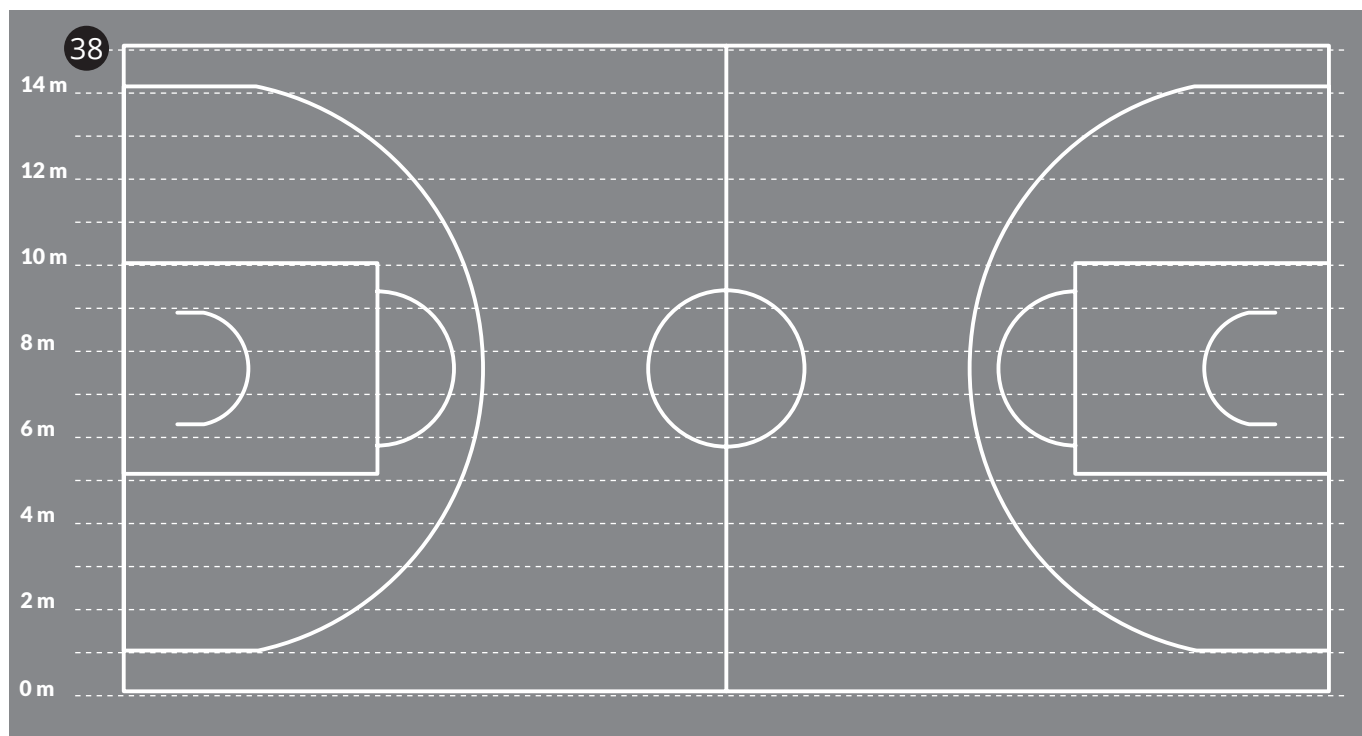

Play and Sports

No.	Description	Size (mm)	Article No.
38	Multi sport field	28000 x 15000	864889

DecoMark™ Bend & Shape

If you are looking for a simple solution for creating your own unique playground designs, DecoMark™ Bend & Shape may very well be the answer. These flexible preformed lines are easy to manipulate into the required shape. This makes it possible to create circular designs and curves that can be used on their own or added to other DecoMark games and symbols.

- Benefit from all the well-known DecoMark properties in this highly flexible version which ideal for cutting into decorative shapes and symbols.
- Quickly refresh playground areas with the easily manipulated preformed lines, that are simply fixed in place with the use of a heat torch.

5015	4003	5015 Sky Blue	4003 Pink
1023	5017	1023 Yellow	5017 Blue
2009	5012	2009 Orange	5012 Light Blue
3020	6024	3020 Red	6024 Green
4006	6018	4006 Purple	6018 Yellow Green