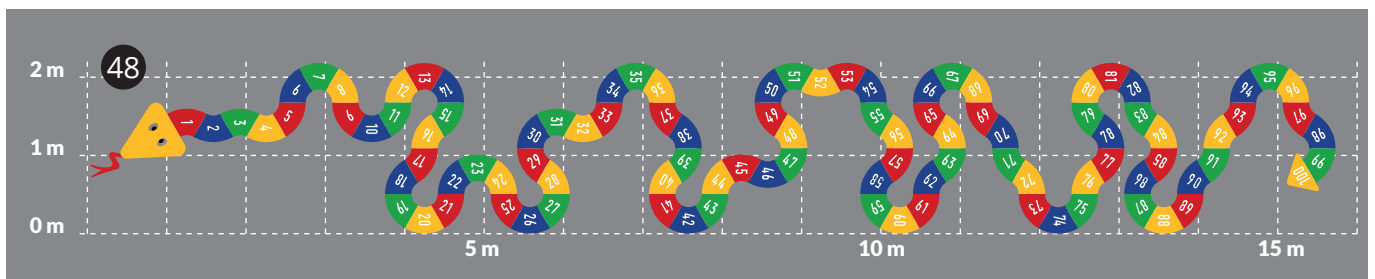

Educational Games