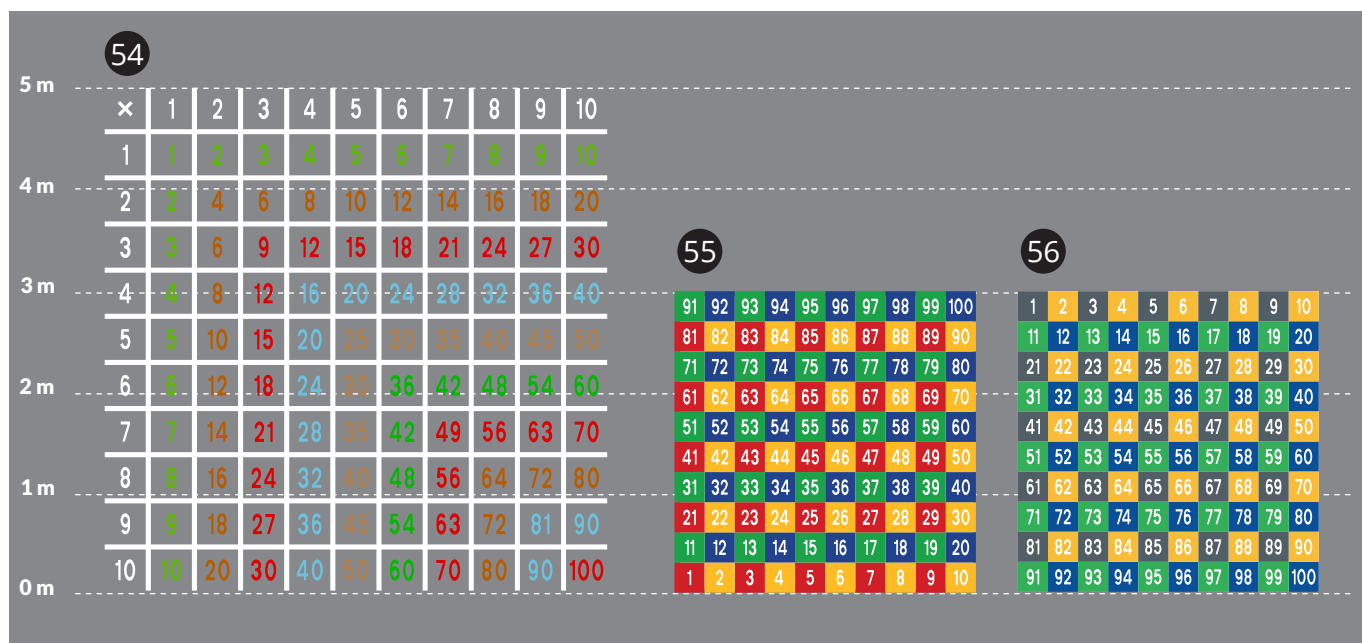

5015	4003	5015 Sky Blue	4003 Pink
1023	5017	1023 Yellow	5017 Blue
2009	5012	2009 Orange	5012 Light Blue
3020	6024	3020 Red	6024 Green
4006	6018	4006 Purple	6018 Yellow Green

No.	Description	Pieces/box	Size (mm)	Article No.
39	DecoMark™ Bend & Shape (one colour, 60 pcs/box)	60	1000 x 50	-
40	Bend & Shape white lines	60	1000 x 50	902100

Educational Games

DECORATIVE SURFACING

No.	Description	Size (mm)	Article No.
43	Turtle 1-21	2000 x 1329	951563
44	Number worm 1-20	1742 x 5100	908549
45	Letter caterpillar a-z (can be delivered in your national alphabet - size may vary)	2290 x 6484	-
46	Giant snake 1-100	15713 x 2155	823278
47	Caterpillar A-Z (can be delivered in your national alphabet - size can vary)	1450 x 8620	-
48	Number snake 1-28	4500 x 1869	966553
49	Number snake 1-15	3010 x 1017	970551
50	Alphabet dragon a-z (can be delivered in your national alphabet - size can vary)	5635 x 1730	-

Educational Games

No.	Description	Size (mm)	Article No.
51	Peacock 1-12	3000 x 3000	843535
52	Octopus clock 1-12	3000 x 3000	845094
53	Clock face 1-12	2000 x 2000	821950
54	Multiplication table	5000 x 5000	850844
55	Number table 1-100	3000 x 3000	905564
56	Hopscotch table 1-100	3000 x 3000	851071