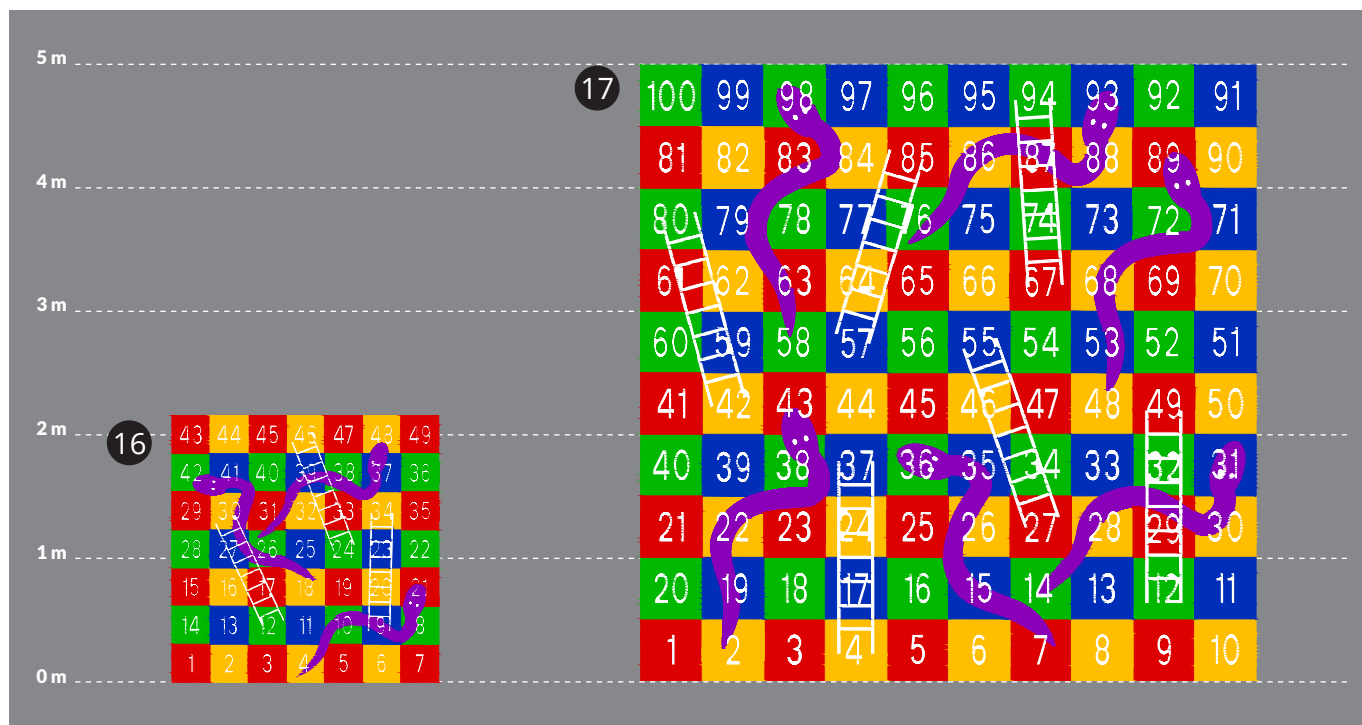

Play and Sports

No.	Description	Size (mm)	Article No.
16	Snake & ladder 1-49	2100 x 2100	908550
17	Snake & ladder 1-100	5000 x 5000	970550
18	Chess, letters and numbers	5000 x 5000	845054
19	Chess 8 x 8	3200 x 3200	963597
20	Checkers 10 x 10	3000 x 3000	852578
21	3D chessboard	3200 x 3200	861450
22	Ludo	3970 x 3970	821947
23	Dart board	4000 x 4000	821194